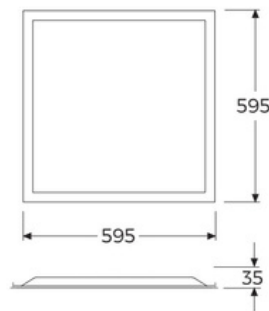

BEKA

GBP 6640BM TB40

Cutout: 580 x 580

Product Features and Key Data

Applications : Sales Room - Residential Areas - Hospital - Commercial Building

Luminaire Type : LED Backlight

Mounting Method : Recessed

Luminaire Optic : Opal diffuser. Highly specular reflector