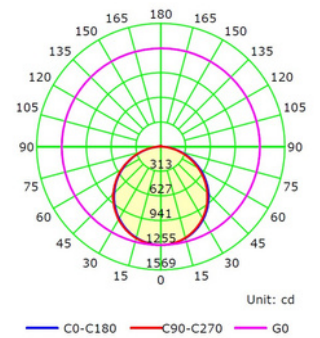

BEKA

GBP 6640BM TB40

Cutout: 580 x 580

Product Features and Key Data

Applications : Sales Room - Residential Areas - Hospital - Commercial Building

Luminaire Type : LED Backlight

Mounting Method : Recessed

Luminaire Optic : Opal diffuser. Highly specular reflector

Connected Load : 40W

Colour Temperature : 4000K

Rated Luminous Flux : 4000 lm

Luminous Efficiency : 100 lm/W

Power Factor : > 0,958

CRI Value : > 80

UGR : < 20 (EN124664-1)

Photo Biological Class : Group 0 - No risk